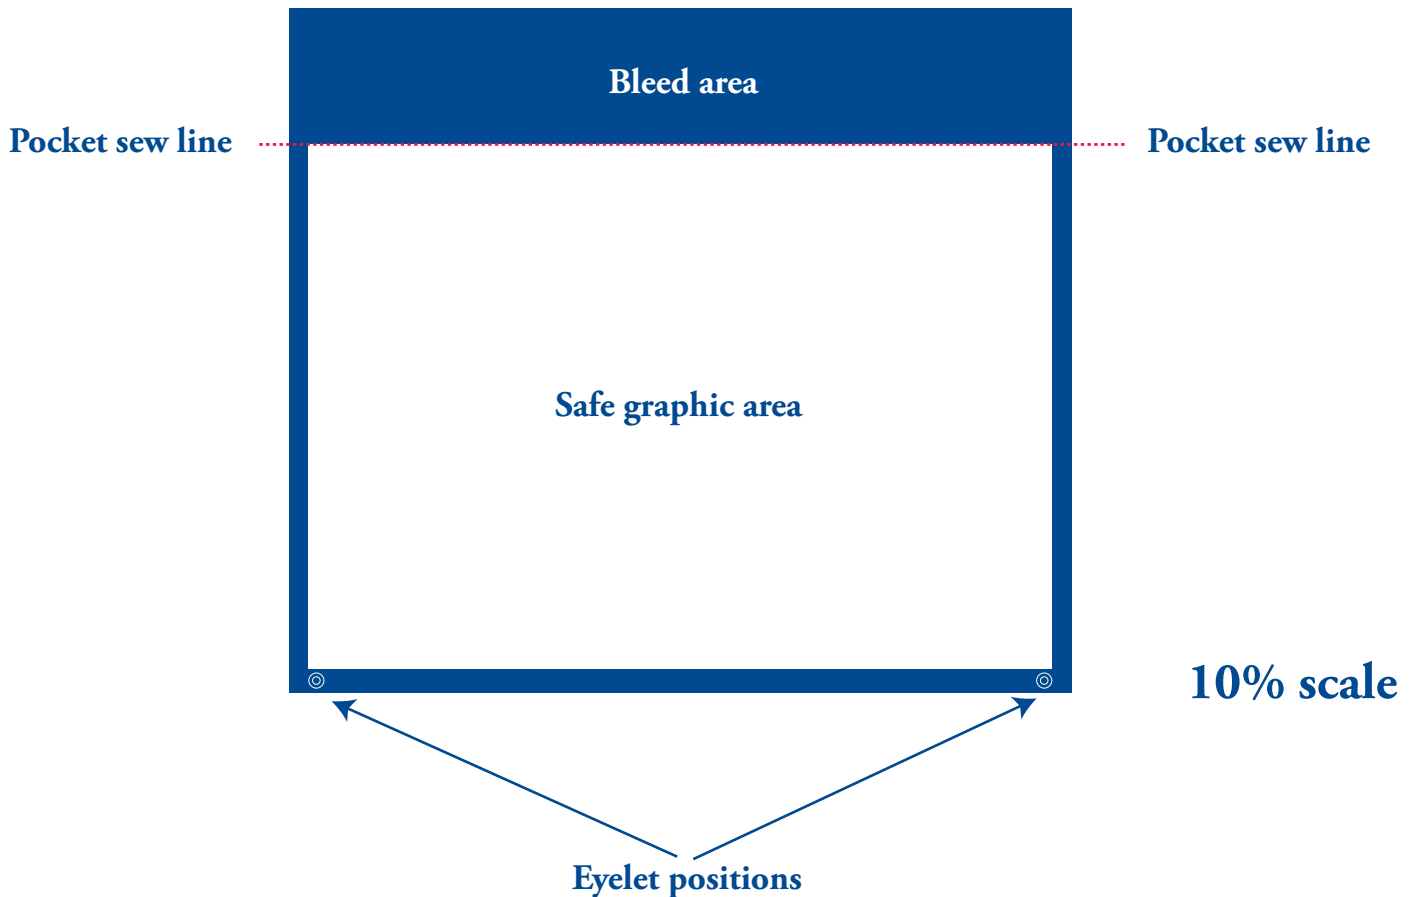

full print size = 1035 x 905mm  
 Do not use the bleed area for any important graphics